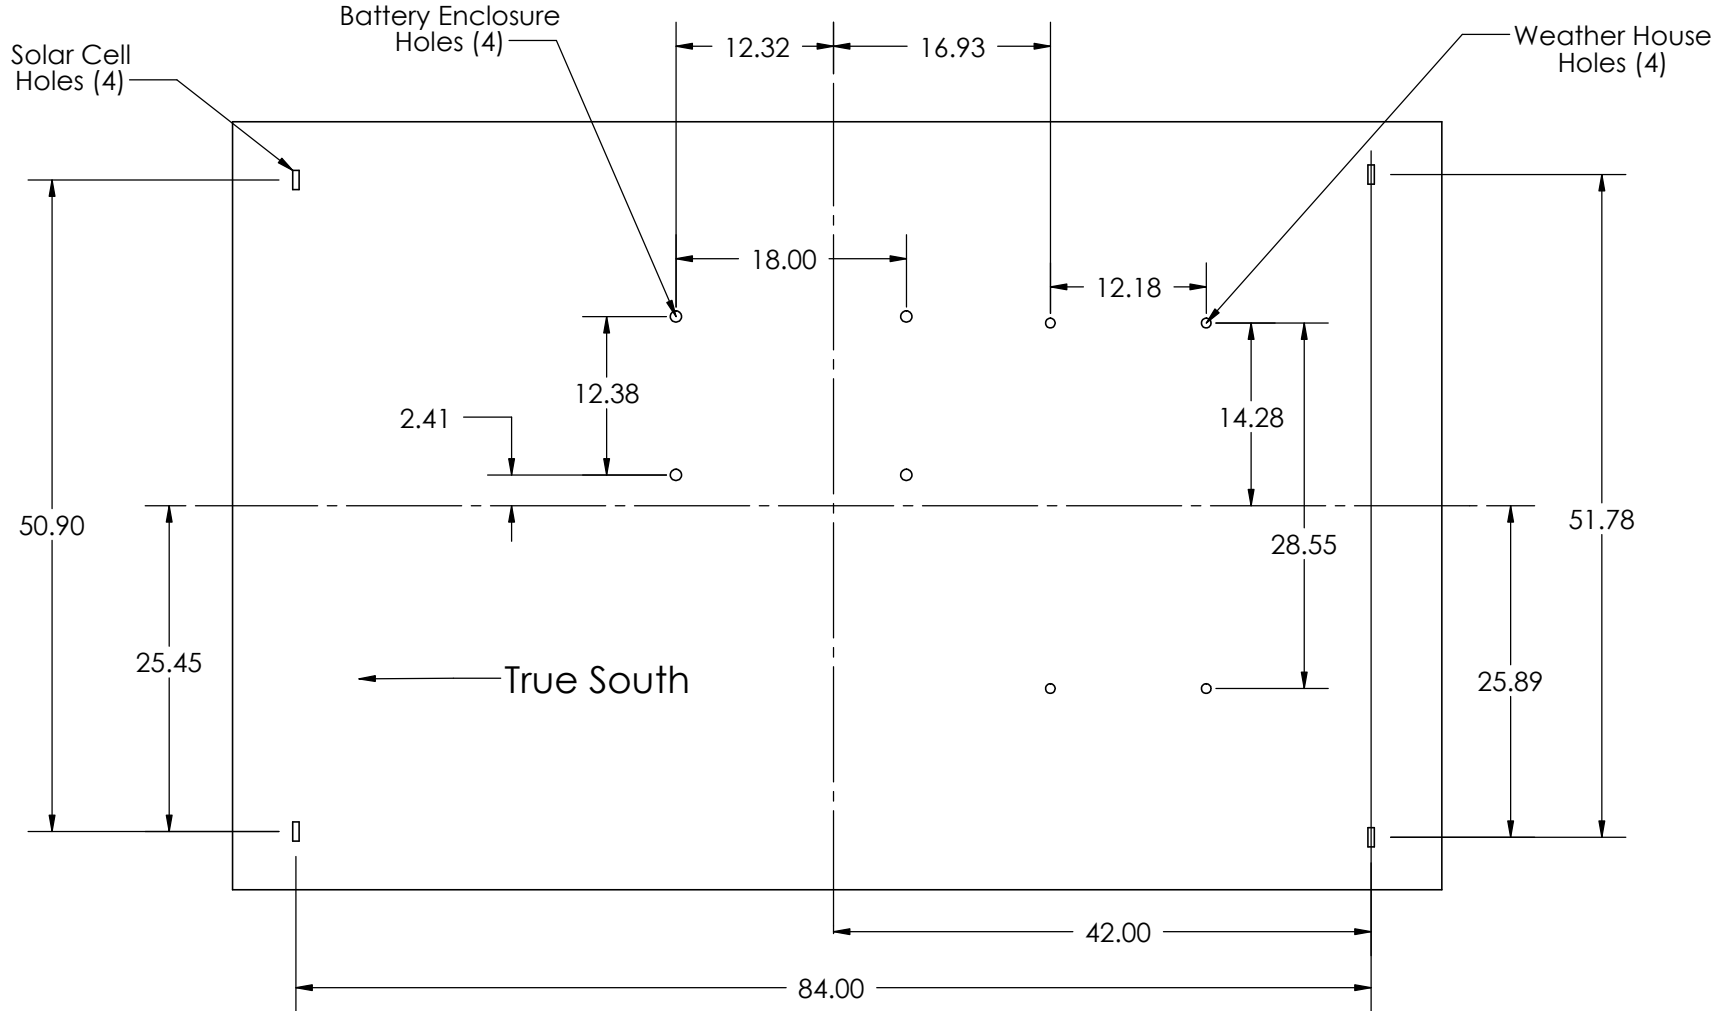

HI-Q ENVIRONMENTAL PRODUCTS CO.
7386 TRADE STREET, SAN DIEGO, CA 92121
TEL: 858 549-2818 FAX: 858 549-9657

CF-5624 and
Solar Power Module
Installation

PROPRIETARY AND CONFIDENTIAL
THE INFORMATION CONTAINED IN THIS
DRAWING IS THE SOLE PROPERTY OF
HI-Q ENVIRONMENTAL PRODUCTS CO. ANY
REPRODUCTION IN PART OR AS A WHOLE
WITHOUT THE WRITTEN PERMISSION OF
HI-Q ENVIRONMENTAL PRODUCTS CO. IS
PROHIBITED.

DO NOT SCALE DRAWING
MATERIAL: N/A
FINISH: N/A
DRAWN BY: S.A. OWEN
DATE: 8/3/06

SIZE	DWG. NO.	REV.
A	CF-5624 SOLAR INSTALL	A
CAD FILE: Nellis CF-5624 with Solar.SLDDRW		SHEET 4 OF 4