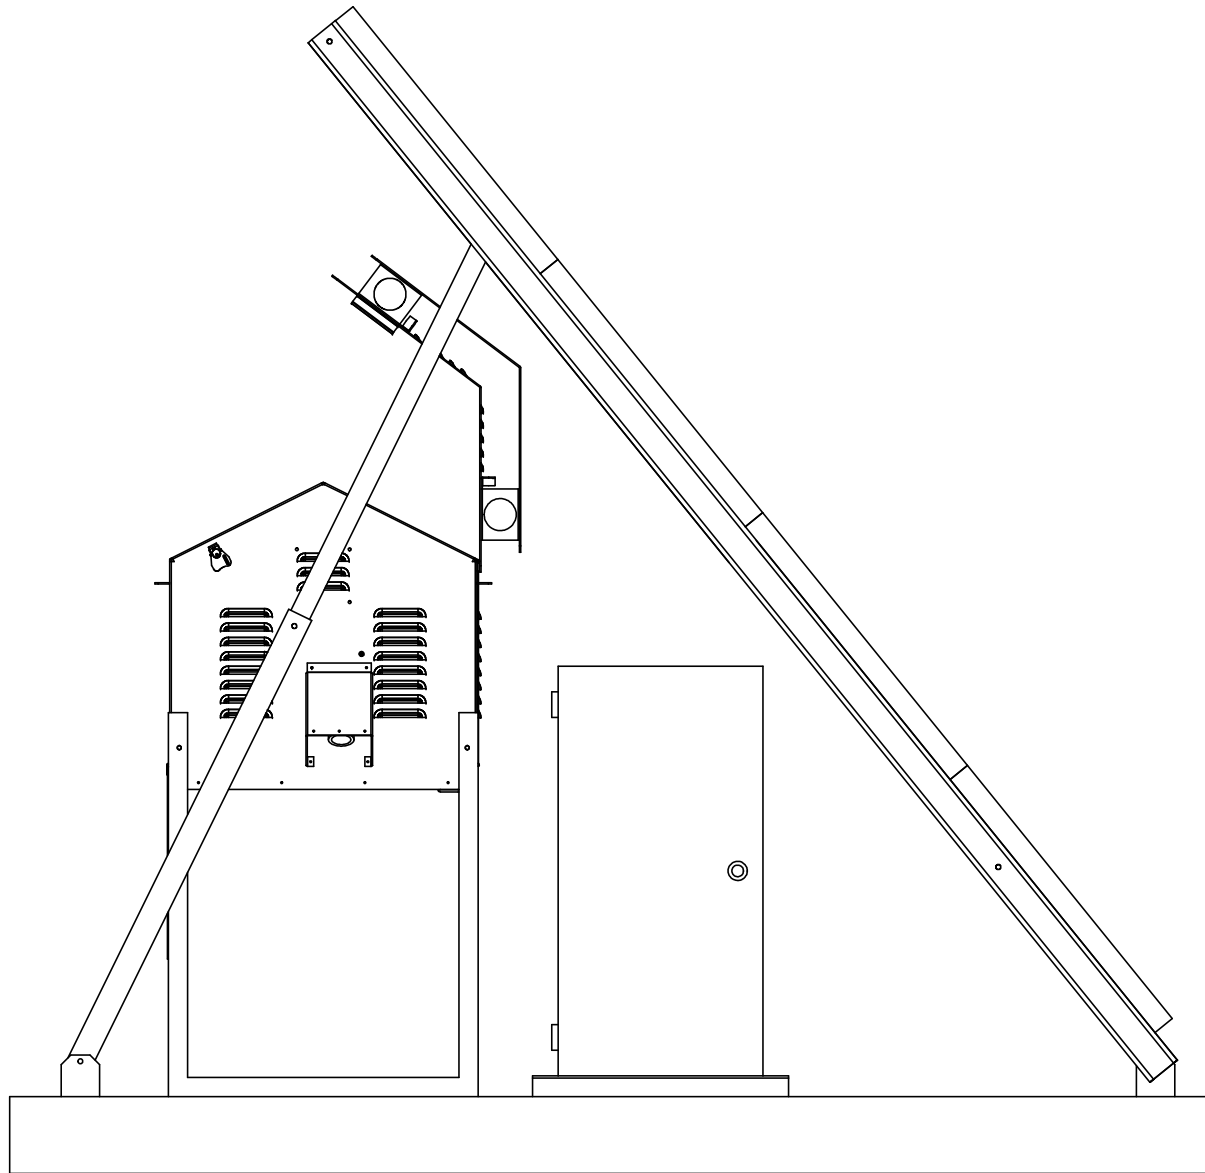

HI-Q ENVIRONMENTAL PRODUCTS CO.
7386 TRADE STREET, SAN DIEGO, CA 92121
TEL: 858 549-2818 FAX: 858 549-9657

**CF-5624 and
Solar Power Module
Installation**

PROPRIETARY AND CONFIDENTIAL
THE INFORMATION CONTAINED IN THIS
DRAWING IS THE SOLE PROPERTY OF
HI-Q ENVIRONMENTAL PRODUCTS CO. ANY
REPRODUCTION IN PART OR AS A WHOLE
WITHOUT THE WRITTEN PERMISSION OF
HI-Q ENVIRONMENTAL PRODUCTS CO. IS
PROHIBITED.

DO NOT SCALE DRAWING
MATERIAL: N/A
FINISH: N/A
DRAWN BY: S.A. OWEN
DATE: 8/3/06

SIZE	DWG. NO.	REV.
A	CF-5624 SOLAR INSTALL	A
CAD FILE: Nellis CF-5624 with Solar.SLDDRW		SHEET 2 OF 4