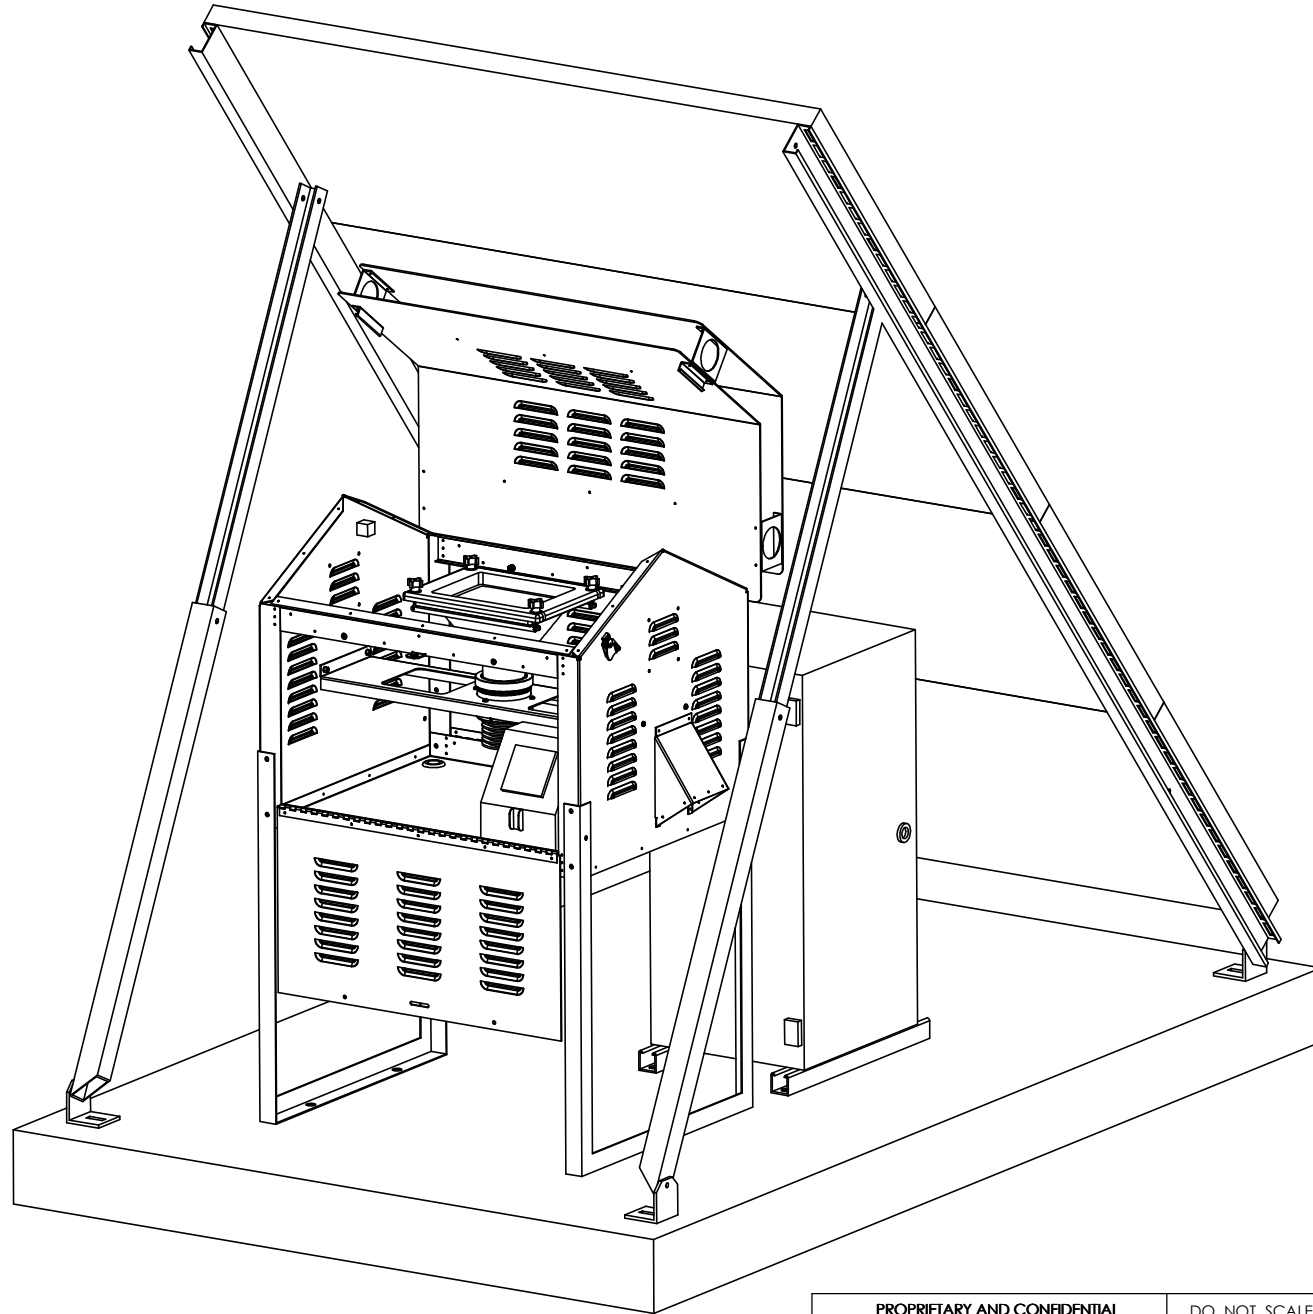

HI-Q ENVIRONMENTAL PRODUCTS CO.
7386 TRADE STREET, SAN DIEGO, CA 92121
TEL: 858 549-2818 FAX: 858 549-9657

**CF-5624 and
Solar Power Module
Installation**

PROPRIETARY AND CONFIDENTIAL
THE INFORMATION CONTAINED IN THIS
DRAWING IS THE SOLE PROPERTY OF
HI-Q ENVIRONMENTAL PRODUCTS CO. ANY
REPRODUCTION IN PART OR AS A WHOLE
WITHOUT THE WRITTEN PERMISSION OF
HI-Q ENVIRONMENTAL PRODUCTS CO. IS
PROHIBITED.

DO NOT SCALE DRAWING
MATERIAL: N/A
FINISH: N/A
DRAWN BY: S.A. OWEN
DATE: 8/3/06

SIZE	DWG. NO.	REV.
A	CF-5624 SOLAR INSTALL	A
CAD FILE: Nellis CF-5624 with Solar.SLDDRW		SHEET 3 OF 4